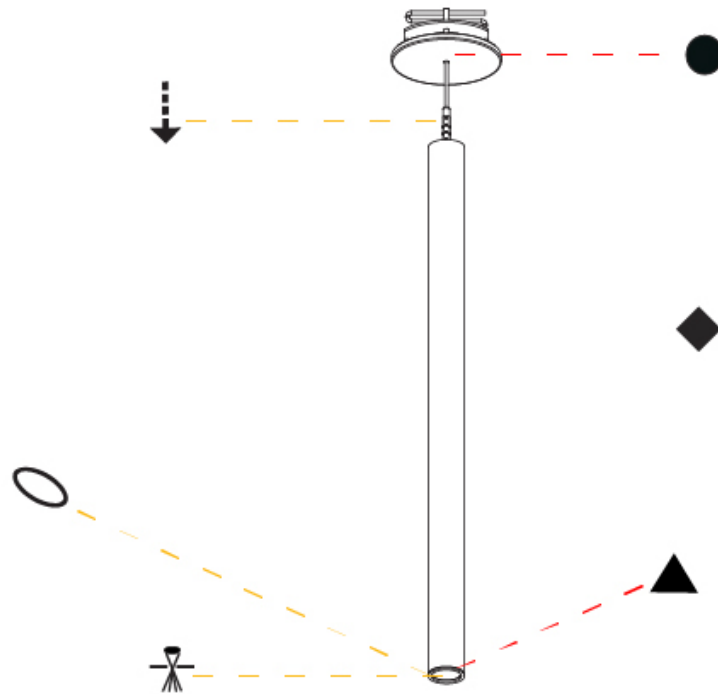

HANGOVER PLUG SHINE MONOPOINT RECESSED CANOPY SUSPENSION

A30844-

PROJECT

TYPE

SPECIFIER

QUANTITY

DATE

A