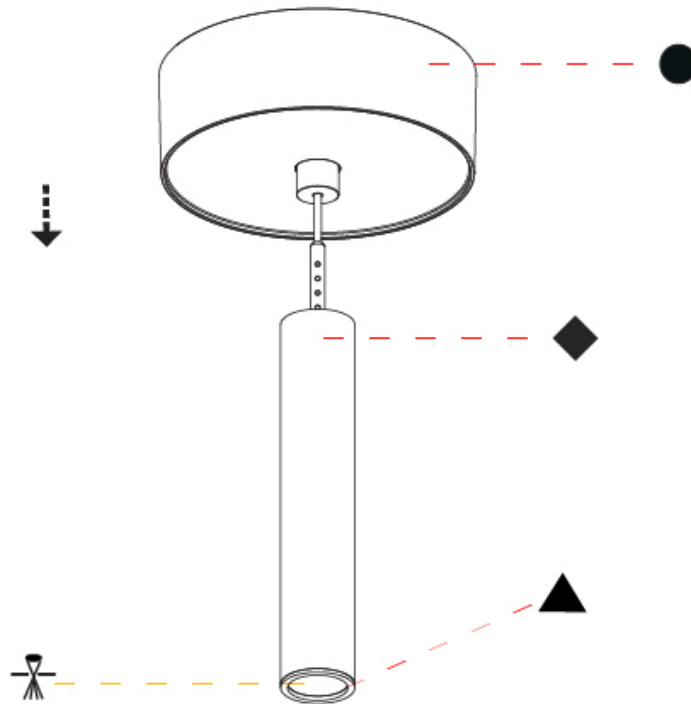

Shape: Cylinder
 Diameter (mm): 28
 Diameter (in): 1 1/8
 Height (mm): 150
 Height (in): 11 13/16
 Max. Overall Height (mm): 2150
 Max. Overall Height (in): 84 5/8
 Light Distribution: Downlight
 Weight (kg): 0.422
 Weight (lbs): 0.93
 Diffuser: Shine Ring - Opal / Yellow / Orange / Red / Blue / Green
 Fixture Finish: SSR / BKV / CWI / CRY / HAB / UFT / ITA / RUA / FTG / MYG / LOD / PUS / FRO / FUP / KIA / POP / BLS / SPG / MEY / GOH / GUM / CHC / COM / ABZ / JAG / OBR / MOS / ROR
 Fixture Material: Aluminum
 Cable Details: 2000mm or 4000mm Cable - Color 01 to 10

OPTICAL

Optic°: 24 / 32 / 58

RATINGS AND CERTIFICATIONS

Certified By: Certified for North American Standards
 IP rating: IP20

HANGOVER PLUG SHINE MONOPOINT SURFACE CANOPY SUSPENSION

A30847-

PROJECT	_____
TYPE	_____
SPECIFIER	_____
QUANTITY	_____
DATE	_____

Shape: Cylinder
 Diameter (mm): 28
 Diameter (in): 1 1/8
 Height (mm): 300
 Height (in): 11 13/16
 Max. Overall Height (mm): 2300
 Max. Overall Height (in): 90 7/16
 Light Distribution: Downlight
 Weight (kg): 0.63
 Weight (lbs): 1.39
 Diffuser: Shine Ring - Opal / Yellow / Orange / Red / Blue / Green
 Fixture Finish: SSR / BKV / CWI / CRY / HAB / UFT / ITA / RUA / FTG / MYG / LOD / PUS / FRO / FUP / KIA / POP / BLS / SPG / MEY / GOH / GUM / CHC / COM / ABZ / JAG / OBR / MOS / ROR
 Fixture Material: Aluminum
 Cable Details: 2000mm or 4000mm Black Cable